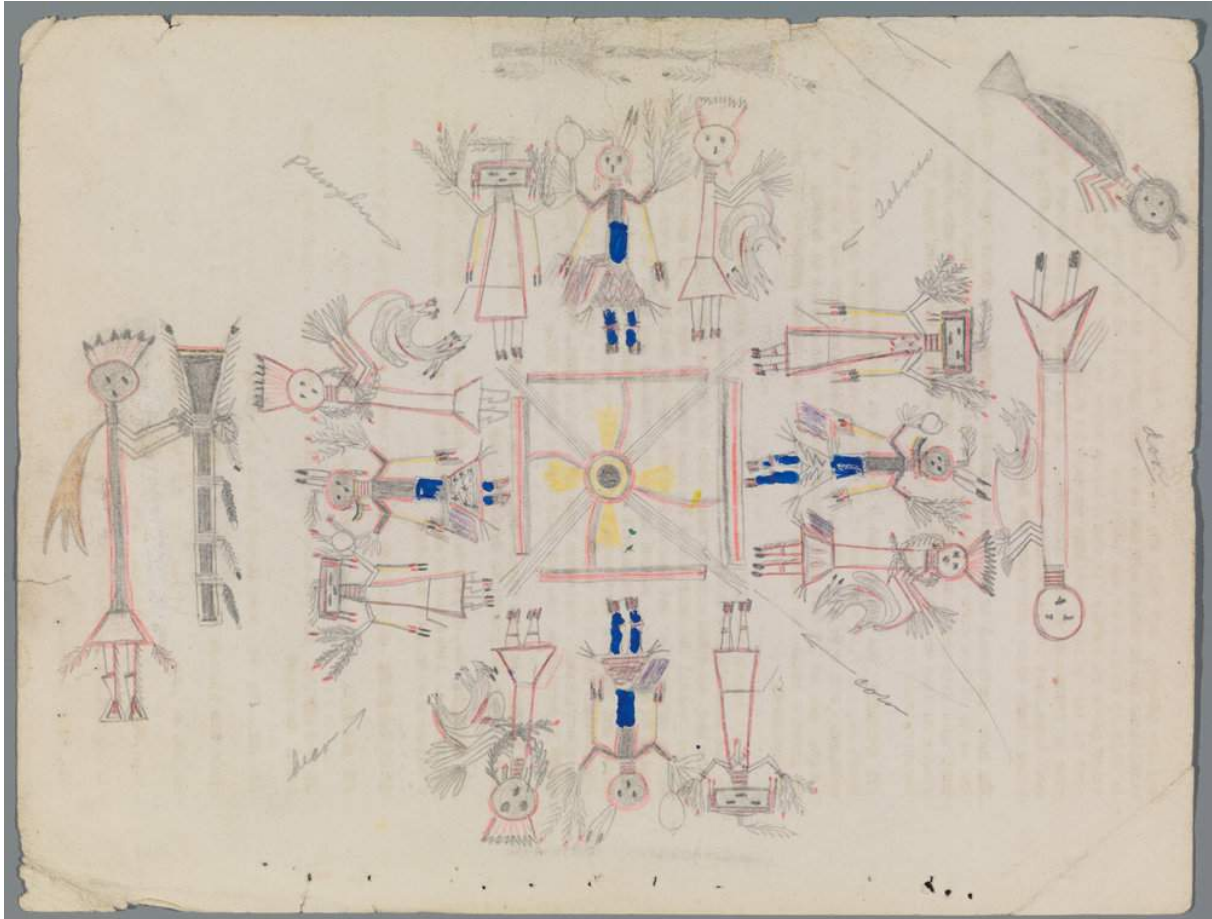

DONALD ELLIS GALLERY

MEMORY AID DRAWING (S4260a)

Attributed to Jimmie Galeason

Navajo

Arizona or New Mexico

1945

graphite, coloured pencil and watercolour on paper

7 1/2" x 10 3/8"