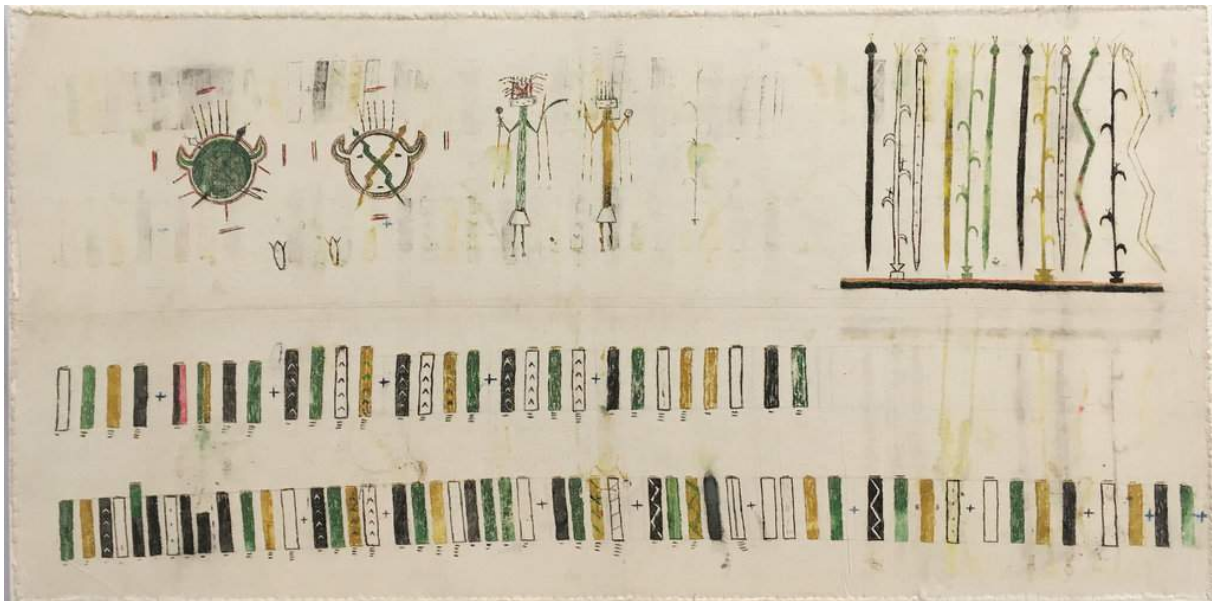

DONALD ELLIS GALLERY

MEMORY AID (S3936)

Navajo
Arizona or New Mexico
19th century
muslin cloth, paint
width: 17"
length: 33 1/2"