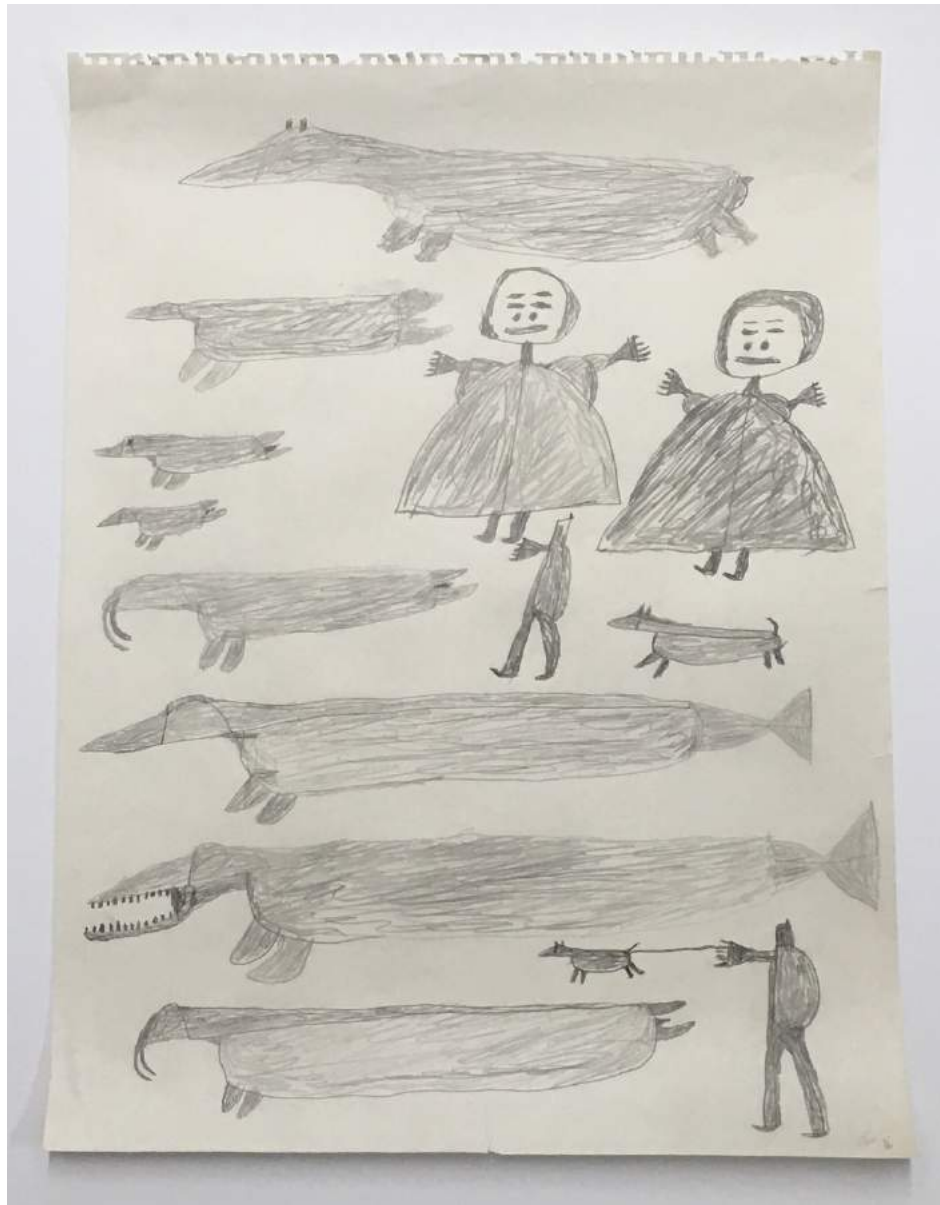

DONALD ELLIS GALLERY

P4256-22

LEDGER DRAWING (P4256-22)

Coffeen Ledger
Crow
Northern Plains
ca. 1890-1910
graphite and coloured
pencil on lined paper
3 1/2" x 5 1/2"

DONALD ELLIS GALLERY

UNTITLED (PEOPLE AND ANIMALS) (E4232)