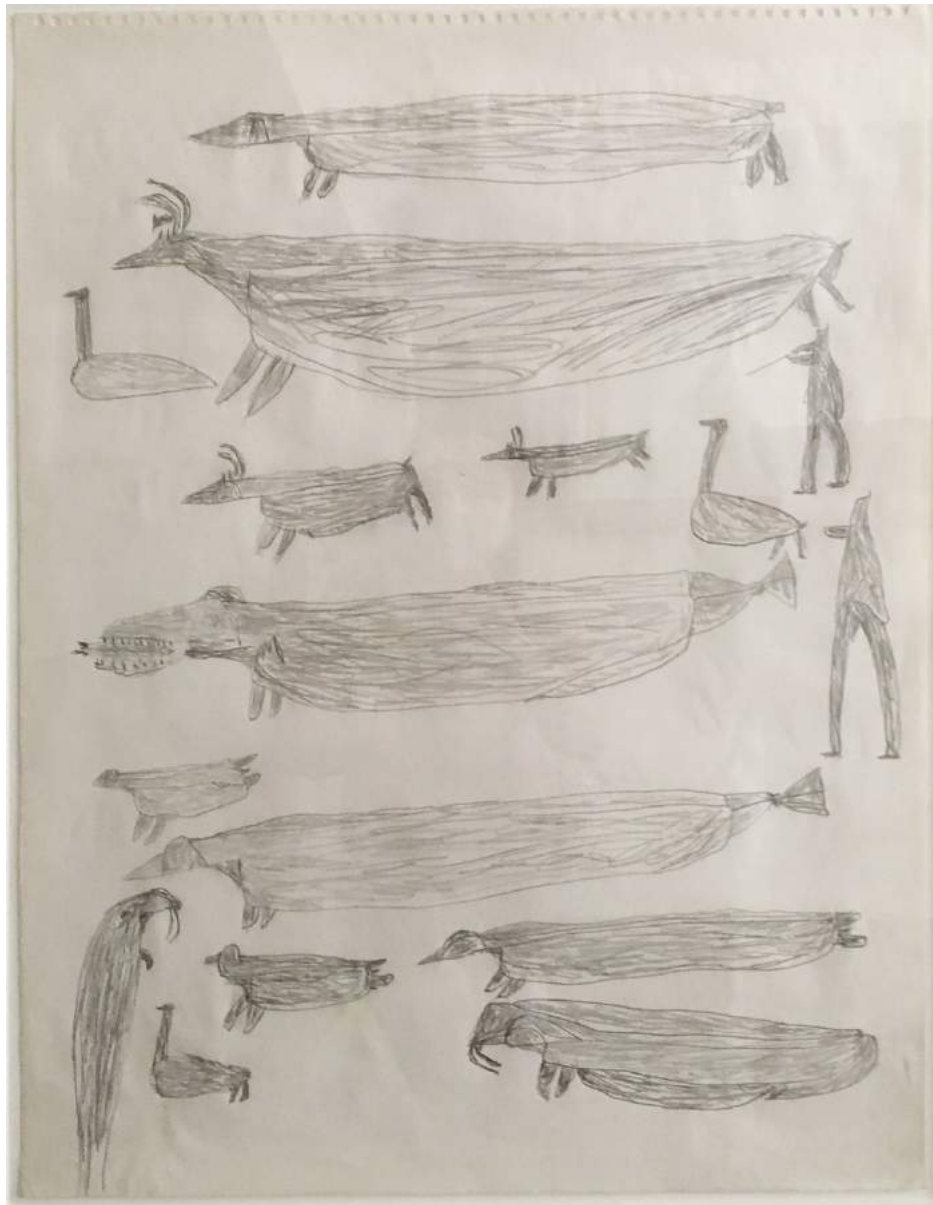

DONALD ELLIS GALLERY

UNTITLED (CE4236)

Kovinatilliak Parr (1893-1969)

Inuit

Cape Dorset, Nunavut

1961

graphite on paper

24" x 18"