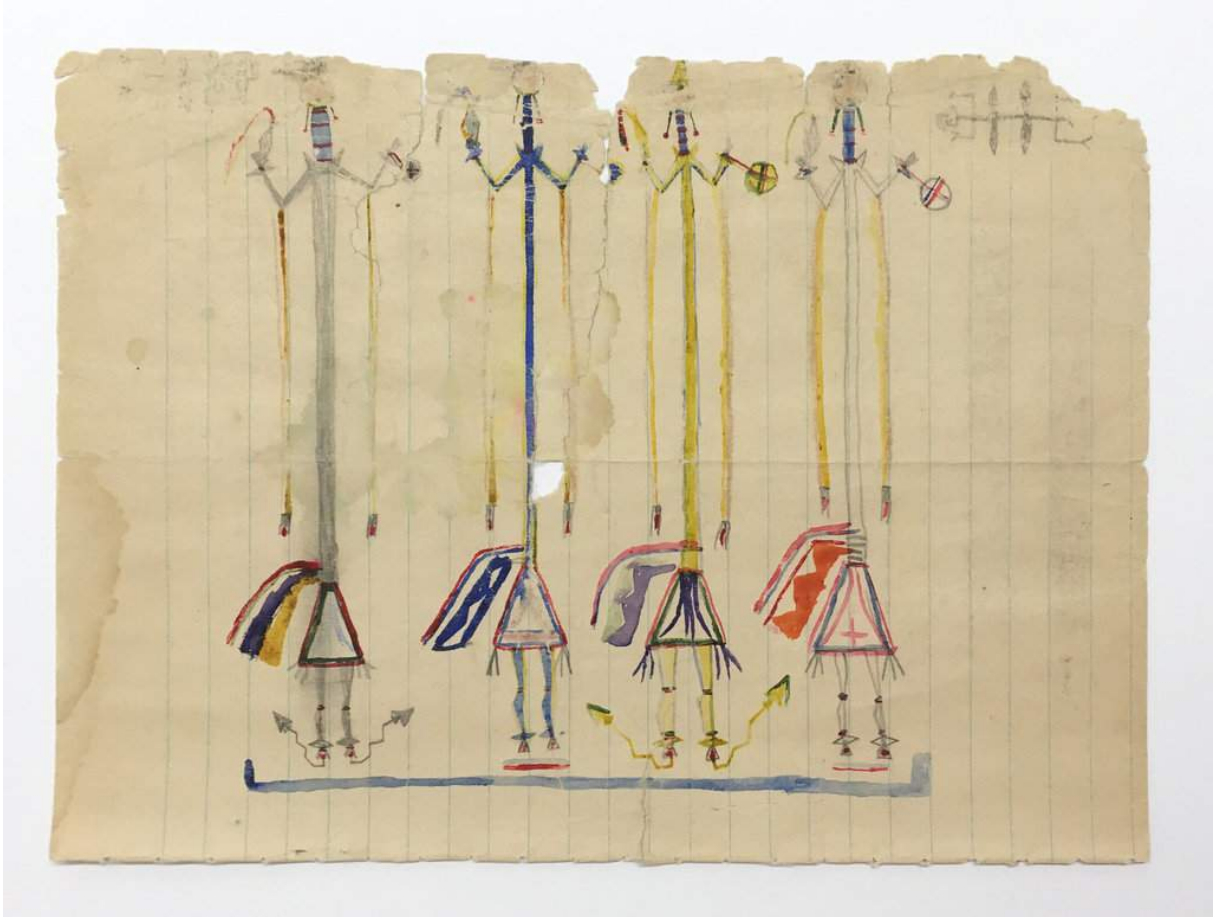

DONALD ELLIS GALLERY

S4229-4

MEMORY AID DRAWING (S4229-4)

Navajo
Arizona or New Mexico
ca. 1940
graphite, colour pencil
and watercolour on paper
9.88" x 8"

DONALD ELLIS GALLERY

MEMORY AID DRAWING (S4229-5)