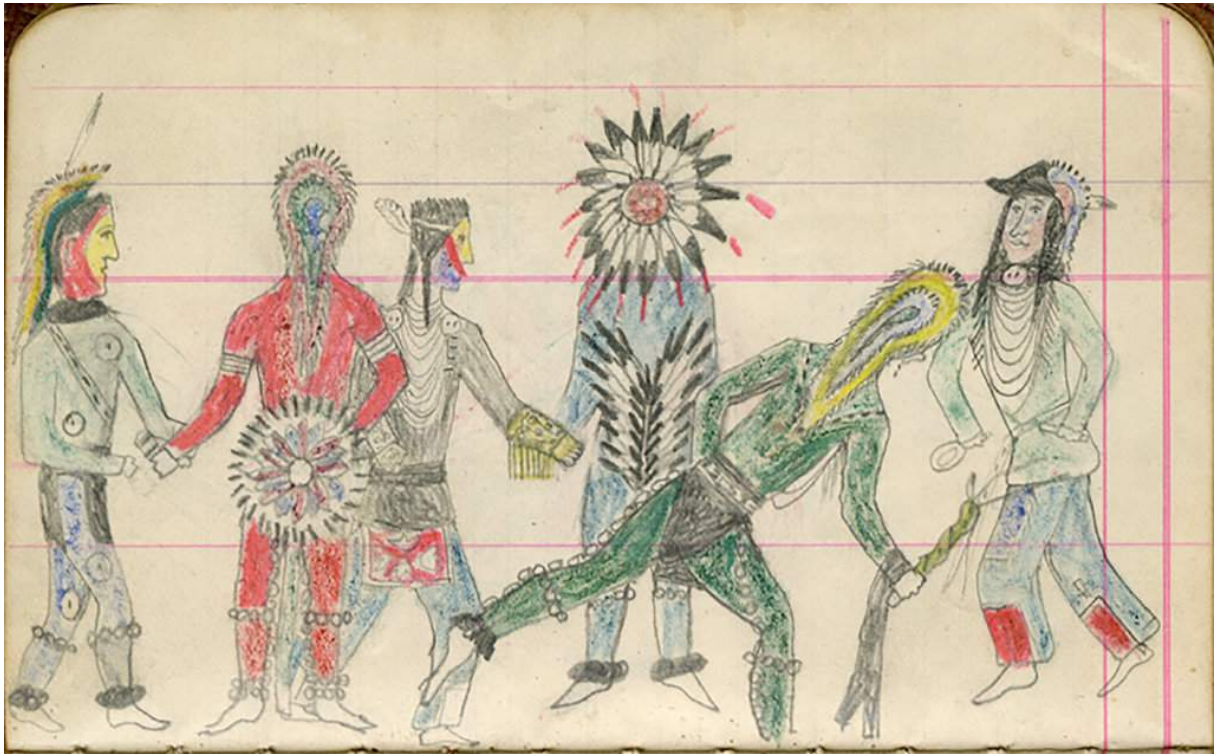

DONALD ELLIS GALLERY

P4256-2 (recto)

LEDGER DRAWING (P4256-2)

Coffeen Ledger
Crow
Northern Plains
ca. 1890-1910
recto/verso
graphite and coloured pencil
on lined paper
3 1/2" x 5 1/2"

DONALD ELLIS GALLERY