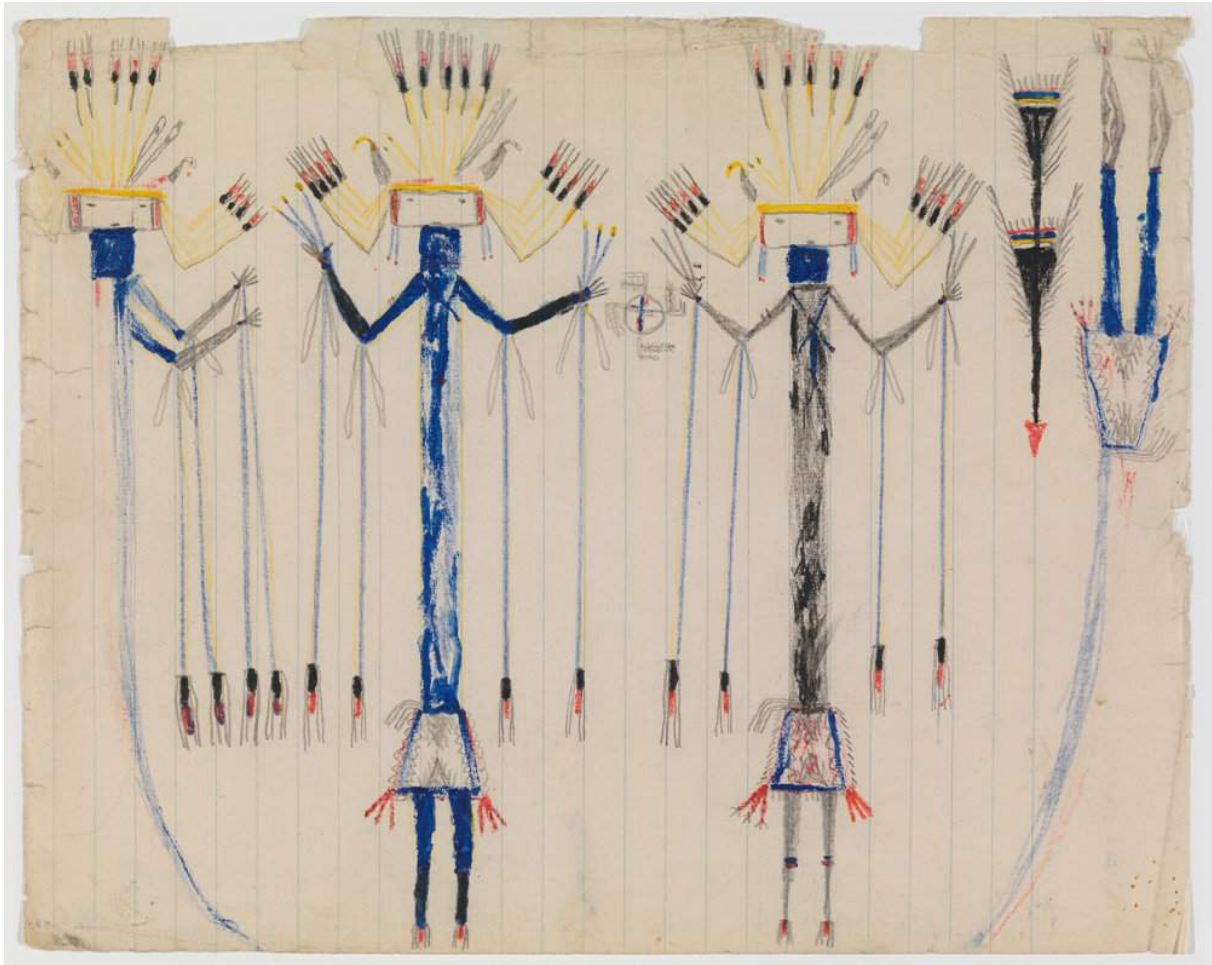

DONALD ELLIS GALLERY

MEMORY AID DRAWING (S4229-2)

Navajo
Arizona or New Mexico
ca. 1940
graphite and watercolour on paper
8" x 10"