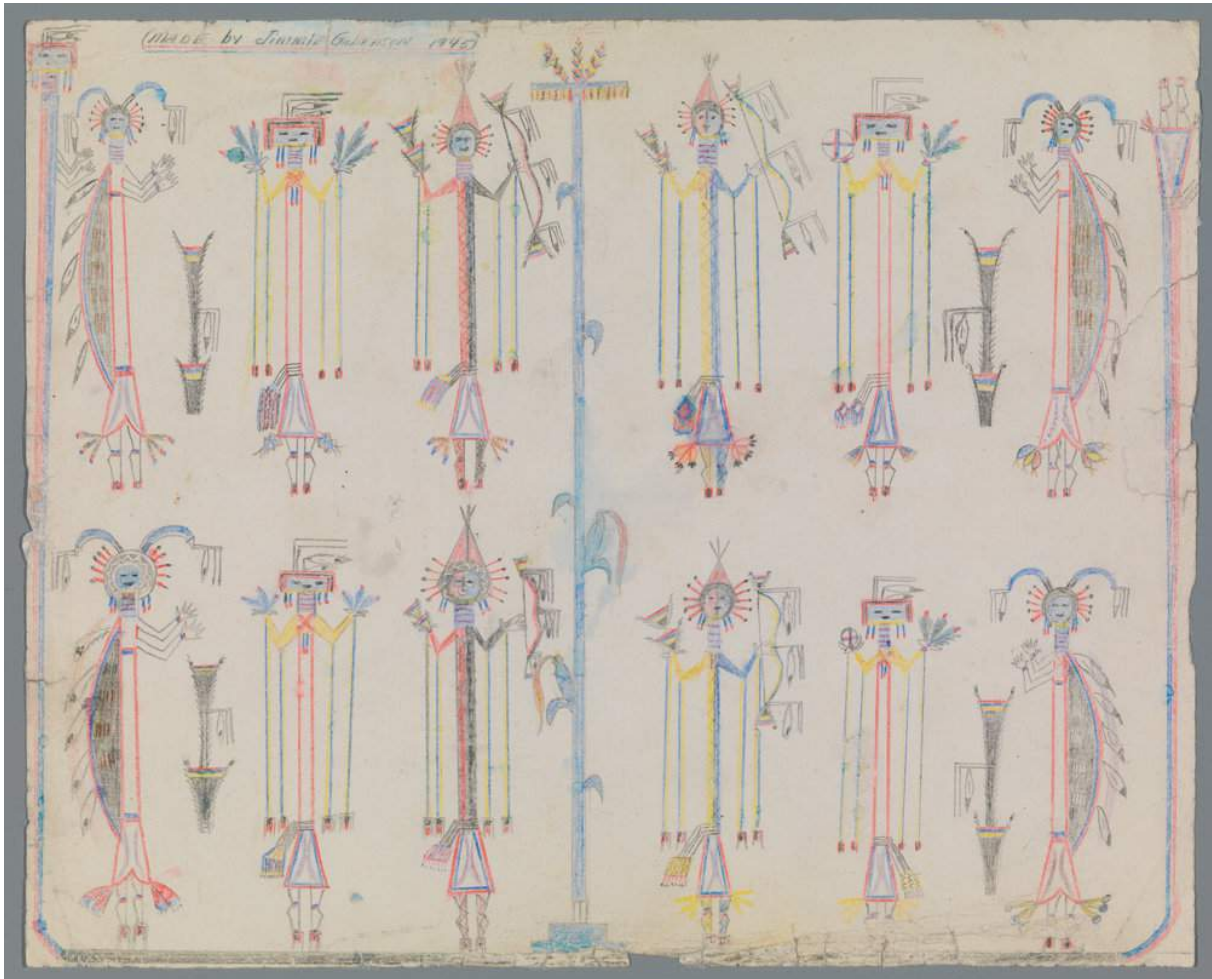

DONALD ELLIS GALLERY

MEMORY AID DRAWING (S4260b)

Attributed to Jimmie Galeason

Navajo

Arizona or New Mexico

1945

graphite, colour pencil
and watercolour on paper

7 1/2" x 10 3/8"