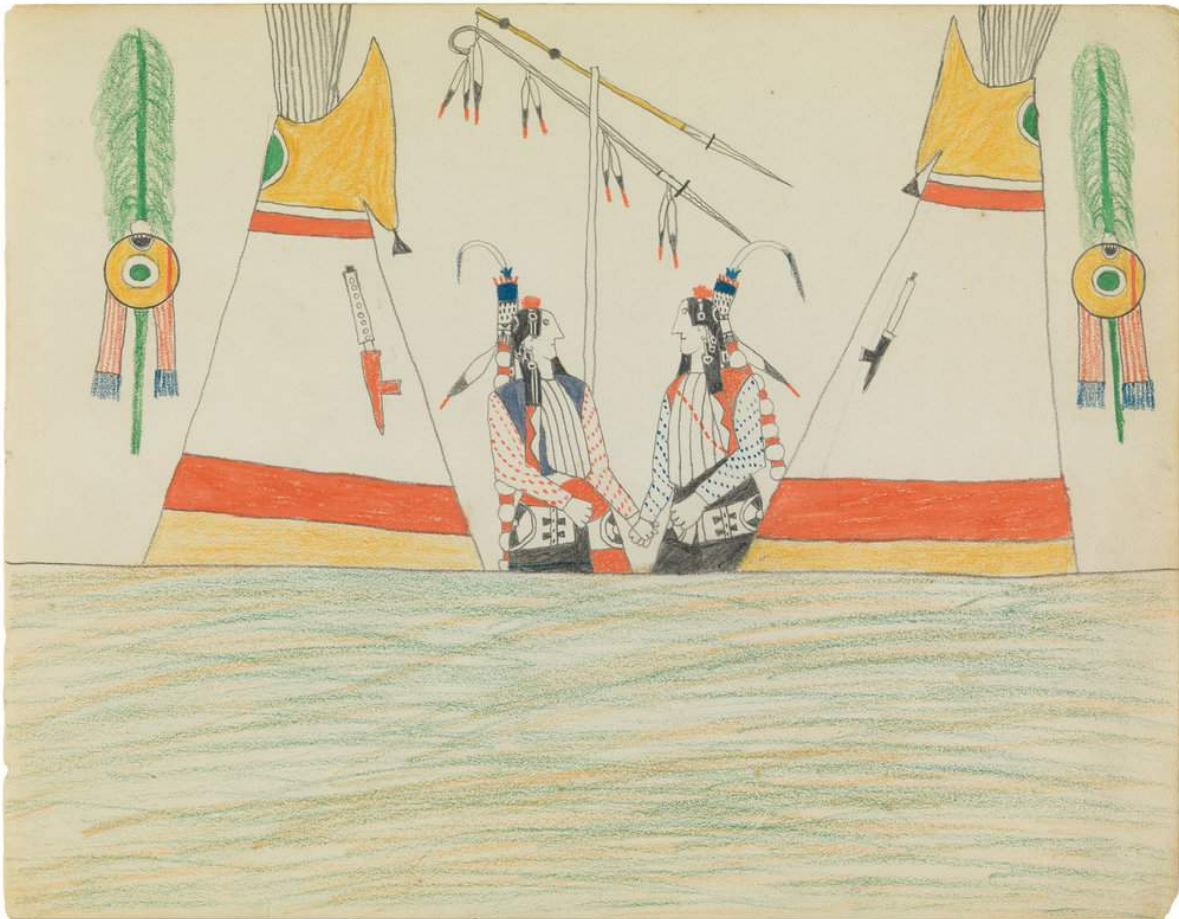

DONALD ELLIS GALLERY

P4160g

LEDGER DRAWING (P4160g)

Attributed to Bear's Heart (Nokkoist) b.1851 - d.1882
Southern Cheyenne
Central Plains
ca. 1875-78
watercolour, graphite
and coloured pencil on paper
8 5/8" x 11 1/4"