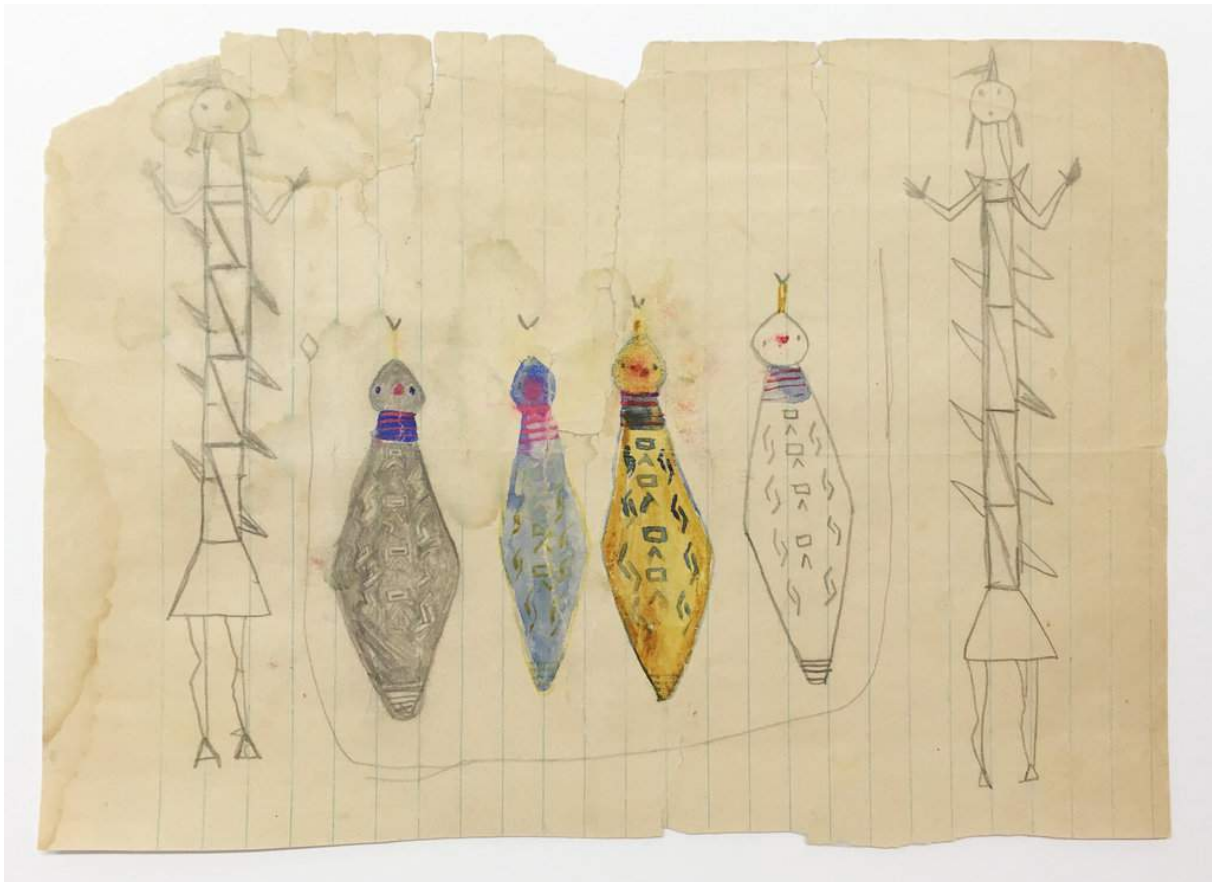

DONALD ELLIS GALLERY

MEMORY AID DRAWING (S4229-6)

Navajo
Arizona or New Mexico
ca. 1940
graphite and watercolour
on lined paper
7 1/2" x 10.38"