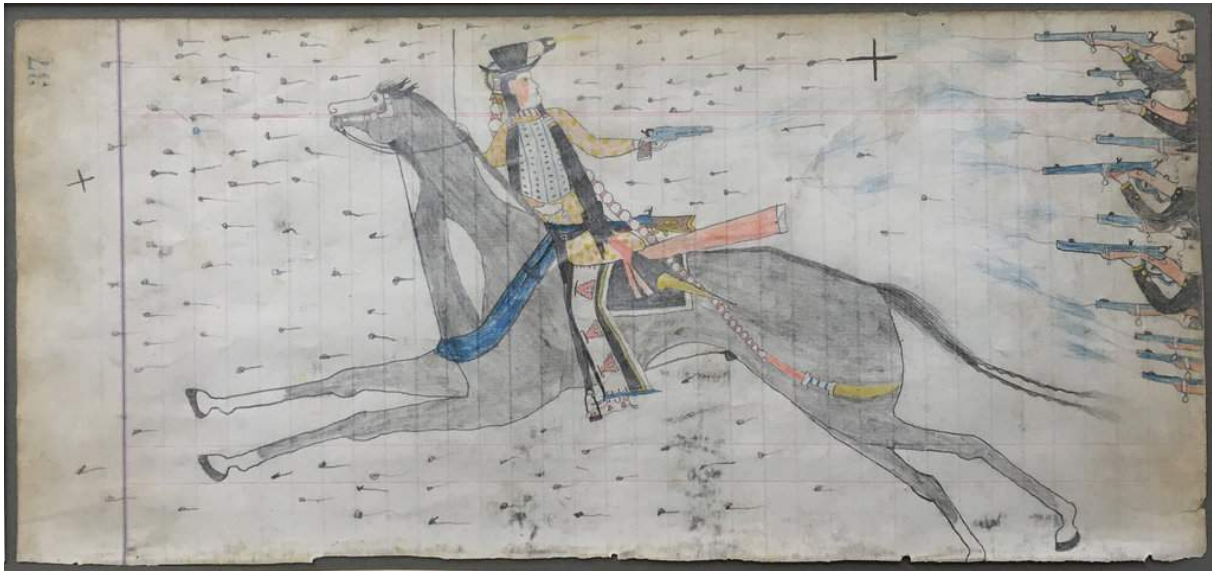

DONALD ELLIS GALLERY

P4269

LEDGER DRAWING (P4269)

Henderson Ledger Book (page 37) Attributed to Arapaho Artist B
Arapaho
Central Plains
ca. 1880
graphite and coloured pencil
on lined paper
5 1/4" x 11 3/4"