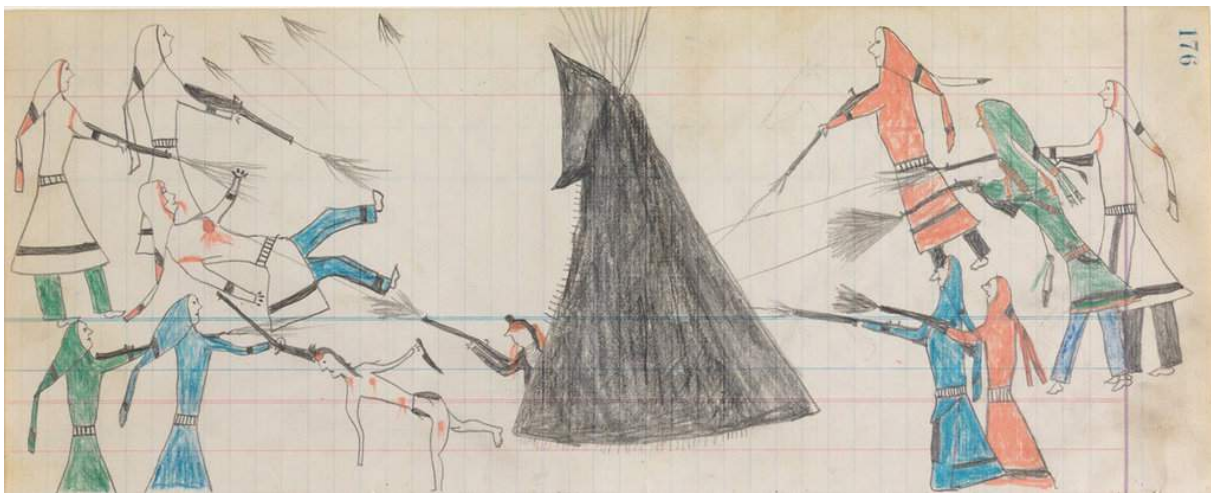

DONALD ELLIS GALLERY

LEDGER DRAWING (P3960)

Macnider Ledger Book (page 176)

Sioux

Northern Plains

ca. 1880

graphite and coloured

pencil on lined paper

5 3/4" x 14 1/2"